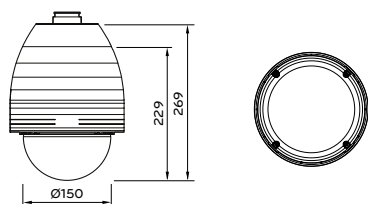

DIMENSION (Unit : mm)

Home Entertainment Company
Security Overseas Marketing Team
LG Twin Towers, 20 Yeouido-dong, Yeongdeungpo-gu, Seoul 150-721, Korea

The eco-friendly label is attached to those products which have passed LG Electronics' rigorous environmental criteria that evaluate 6 hazardous materials (lead, mercury, cadmium, etc.)

<http://www.lgcommercial.com/security-en>