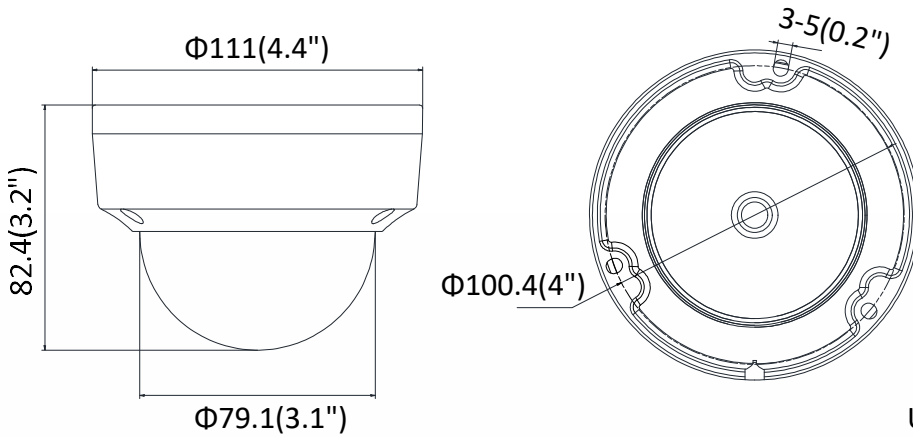

Dimensions

Unit: mm

Accessories

DS-1276ZJ
Corner Mount

HIKVISION

Headquarters

No.555 Qianmo Road, Binjiang District,
Hangzhou 310051, China
T +86-571-8807-5998
overseasbusiness@hikvision.com

Hikvision USA
T +1-909-895-0400
sales.usa@hikvision.com

Hikvision Italy
T +39-0438-6902
info.it@hikvision.com

Hikvision Singapore
T +65-6684-4718
sg@hikvision.com

Hikvision Africa
T +27 (10) 0351172
sale.africa@hikvision.com

Hikvision Europe
T +31-23-55-42-770
info.eu@hikvision.com

Hikvision France
T +33(0)1-85-330-450
info.fr@hikvision.com

Hikvision Oceania
T +61-2-8599-4233
salesau@hikvision.com

Hikvision Hong Kong
T +852-2151-1761

Hikvision Middle East
T +971-4-8816086
salesme@hikvision.com

Hikvision Spain
T +34-91-737-16-55
info.es@hikvision.com

Hikvision Canada
T +1-909-895-0400
sales.usa@hikvision.com

Hikvision Russia
T +7-495-669-67-99
saleru@hikvision.com

Hikvision Poland
T +48-22-460-01-50
poland@hikvision.com

Hikvision Korea
T +82-31-731-8841
sales.korea@hikvision.com

Hikvision India
T +91-22-28469900
sales@pramahikvision.com

Hikvision UK
T +01628-902140
support.uk@hikvision.com

Hikvision Brazil
T +55 11 3318-0050
Latam.support@hikvision.com